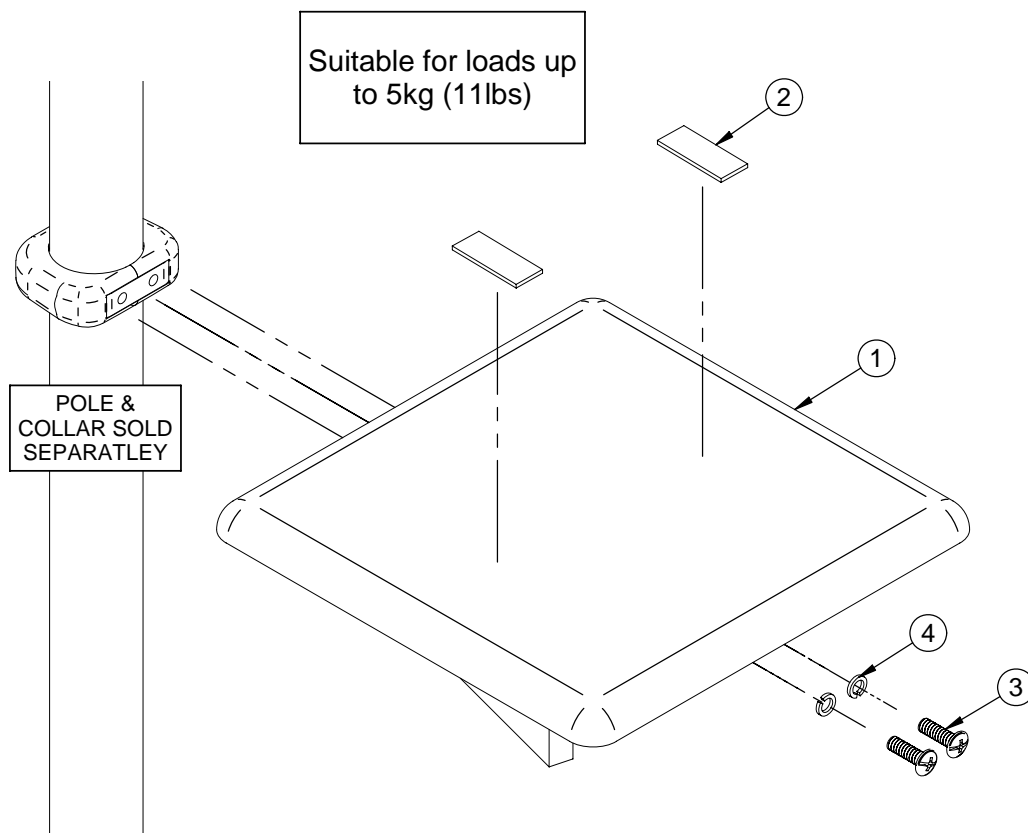

BT7030

MEDIUM AV COMPONENT SHELF

PARTS LIST

This Pack Contains 1 Shelf

PARTS LIST

REF	PART NAME	QTY
1	SHELF	1
2	VELCRO PAD	2
3	M8 X 25mm SCREW	2
4	M8 SPRING WASHER (FOR PART 3)	2

PLEASE KEEP THIS PARTS LIST FOR FUTURE REFERENCE