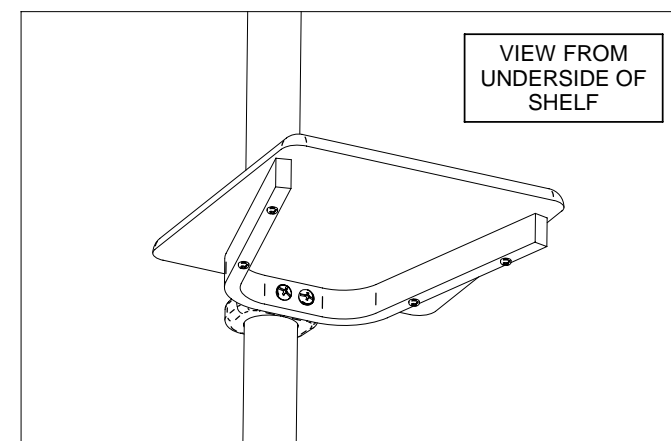

BT7030

MEDIUM AV COMPONENT SHELF

PARTS LIST

This Pack Contains 1 Shelf

PARTS LIST

REF	PART NAME	QTY
1	SHELF	1
2	VELCRO PAD	2
3	M8 X 25mm SCREW	2
4	M8 SPRING WASHER (FOR PART 3)	2

PLEASE KEEP THIS PARTS LIST FOR FUTURE REFERENCE